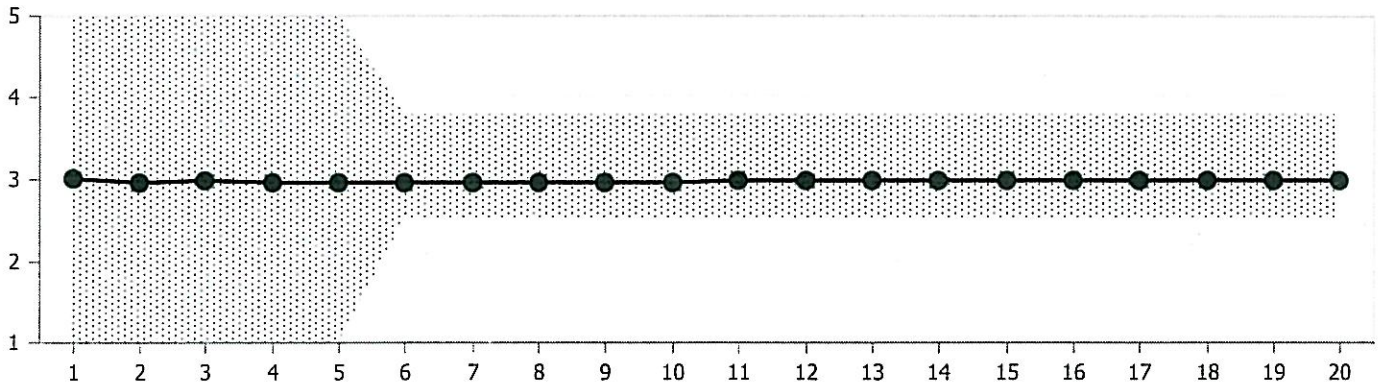

Test Certificate

Pressgun 4E

Machine Id	G0709045	Limits		
Operator	dg	Travel Time	2,5	3,8
Date	2012-10-01	Shutoff Pressure	205,0	220,0
Time	11:49	Load Pressure	125,0	145,0

Travel Time

Shutoff Pressure

Load Pressure