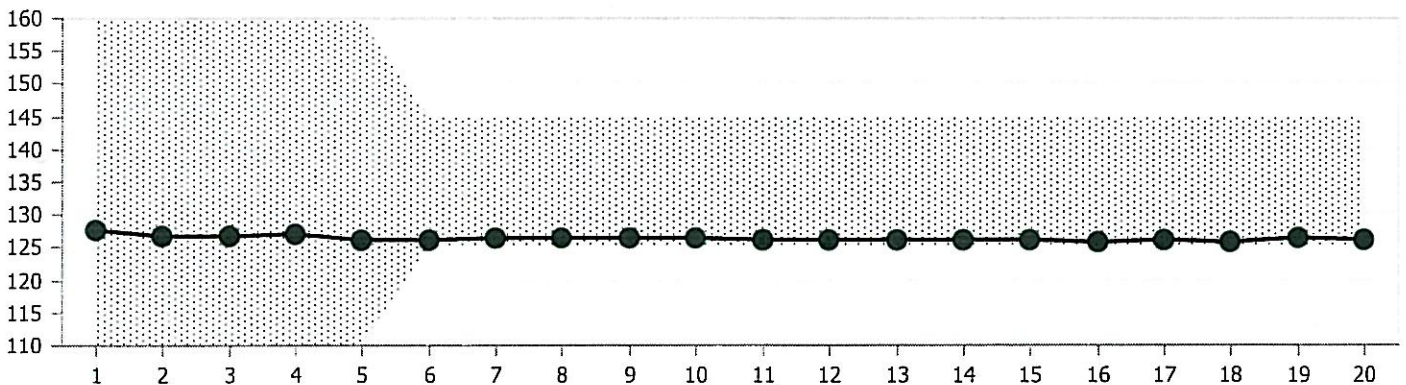

Test Certificate

Pressgun 4E

Machine Id	G0709045	Limits		
Operator	dg	Travel Time	2,5	3,8
Date	2012-10-01	Shutoff Pressure	205,0	220,0
Time	11:49	Load Pressure	125,0	145,0

Travel Time

Shutoff Pressure

Load Pressure