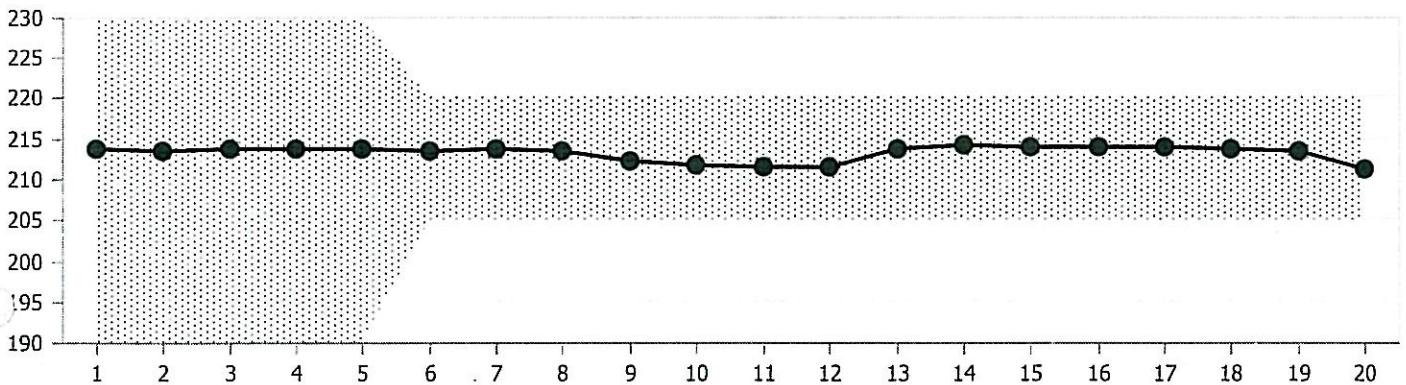

Test Certificate

Pressgun 4E

Machine Id	G0709045	Limits		
Operator	dg	Travel Time	2,5	3,8
Date	2012-10-01	Shutoff Pressure	205,0	220,0
Time	11:49	Load Pressure	125,0	145,0

Travel Time

Shutoff Pressure

Load Pressure